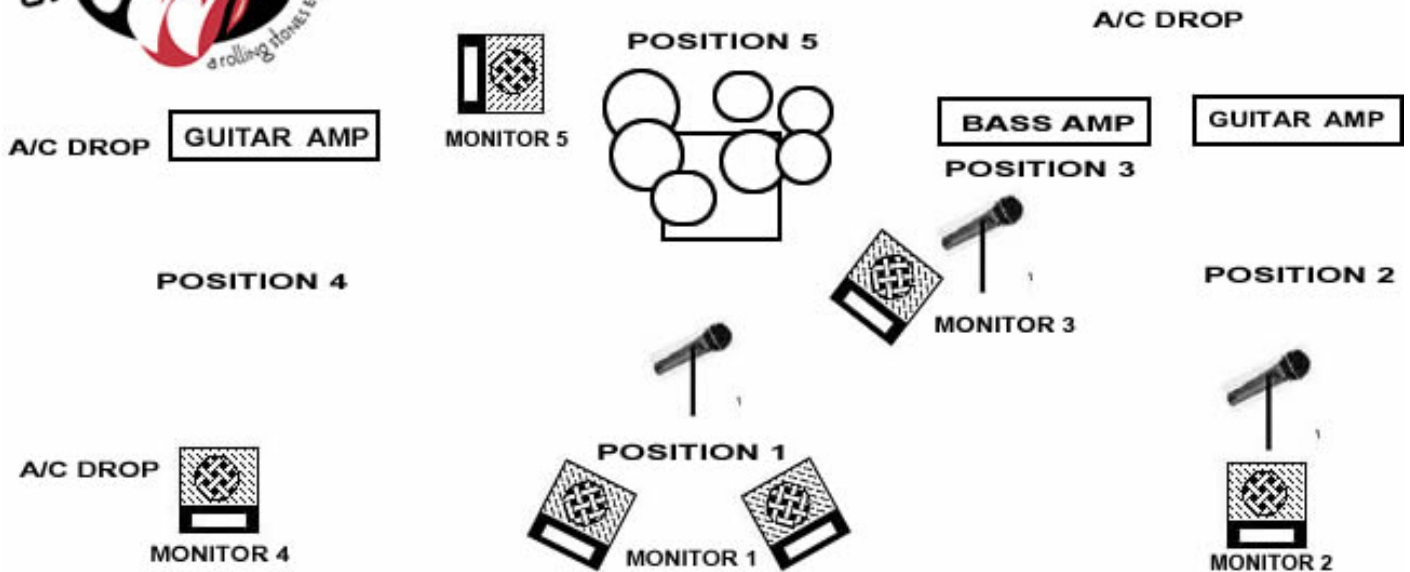

SATISFACTION STAGE PLOT

CALL FOR DETAILS (318) 518-7820 or E-MAIL info@ROLLINGSTONESHOW.COM

POSITION

- POSITION 1:** LEAD VOCAL
Wireless Mic w/Straight Stand
- POSITION 2:** GUITAR VOCAL w/boom stand
Fender Hotrod w/Footswitch
Or Peavey Classic 30
Fender Telecaster
2 guitar stands
- POSITION 3:** BASS VOCAL w/boom stand
Ampeg SVT (or pro equiv.)
1 guitar stand
- POSITION 4:** Fender DeLuxe Reverb or
Hot Rod Deluxe
Fender Telecaster
2 Guitar Stands
- POSITION 5:** 4 Piece Drum Kit
Gretsch, DW or Yamaha
Kick, Snare, 1 Rack, 1Floor
2 crash 1 ride

MONITOR MIX

- MONITOR 1:** Lead vocal
Guitar Vocal
Bass Vocal
Kick Drum
- MONITOR 2:** Lead Vocal
Guitar Vocal
Bass Vocal
Guitar (pos 2)
Guitar (pos 4)
- MONITOR 3:** Lead Vocal
Guitar Vocal
Bass Vocal
- MONITOR 4:** Lead Vocal
Guitar (pos 2)
Guitar (pos 4)
Kick drum
Snare drum
- MONITOR 5:** All instruments
All vocals